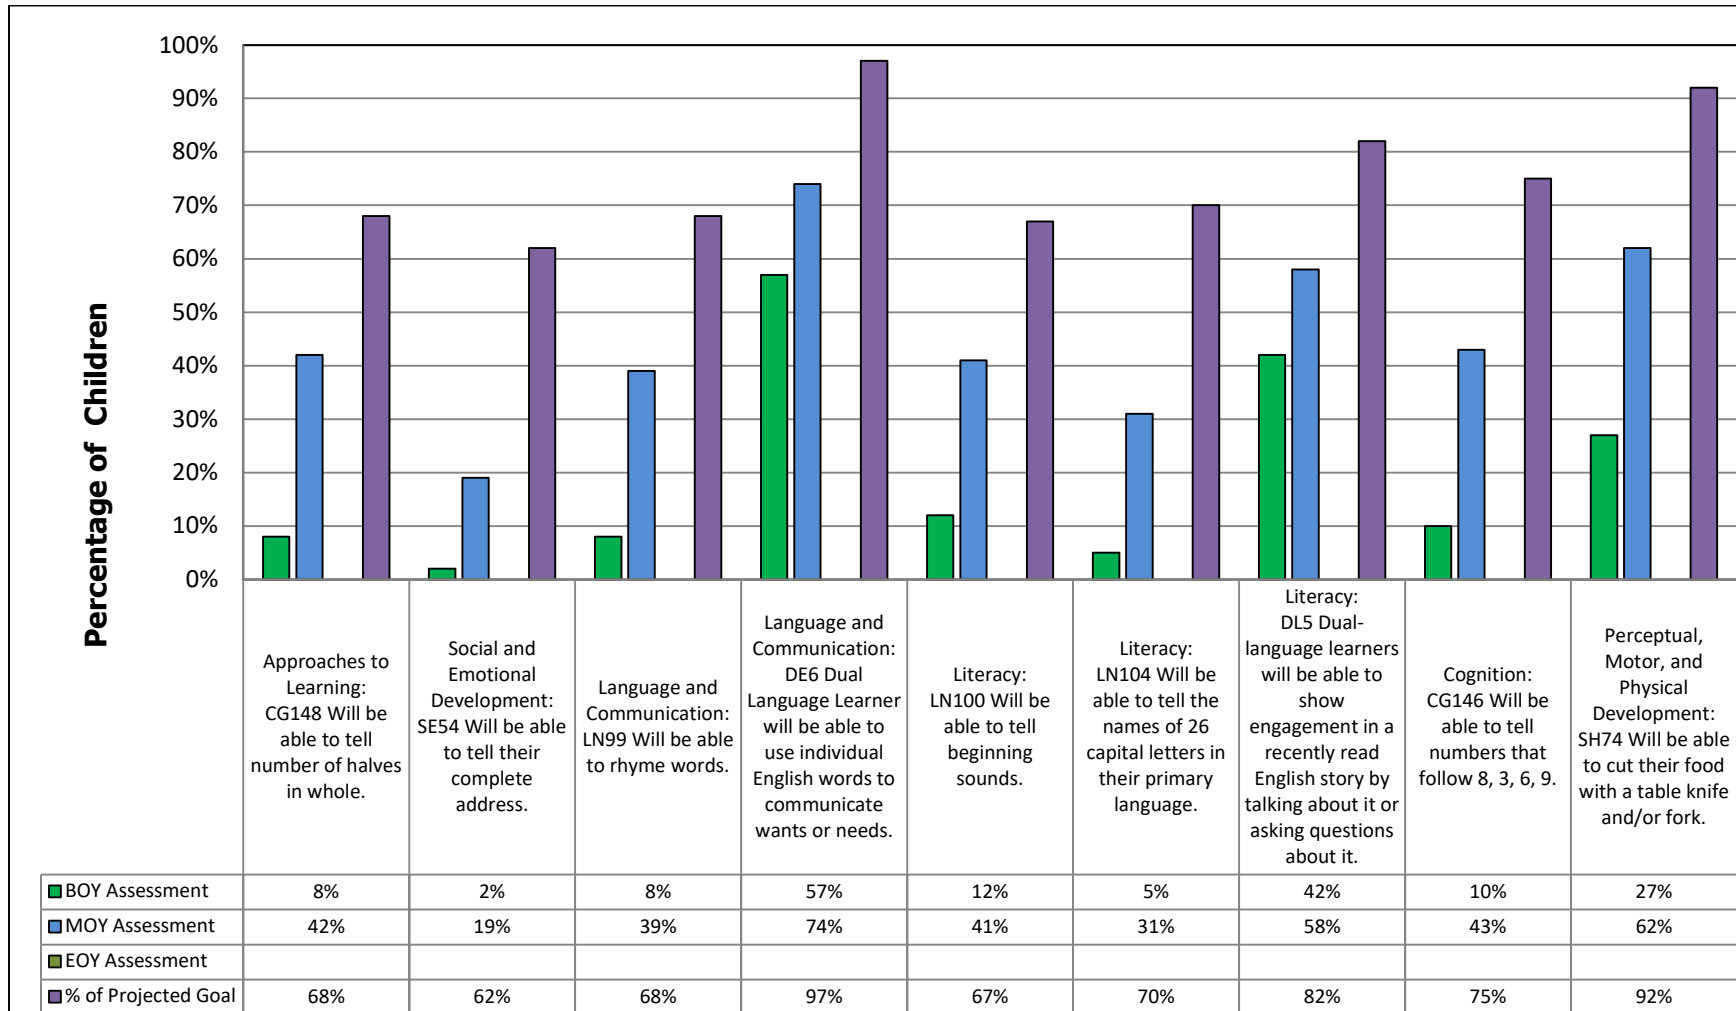

4 year olds - LAP BK - School Readiness Progress Report MOY Preliminary Results 2019-2020

**School Readiness Age Indicators
552 Children Assessed 202 Dual Language Learners**