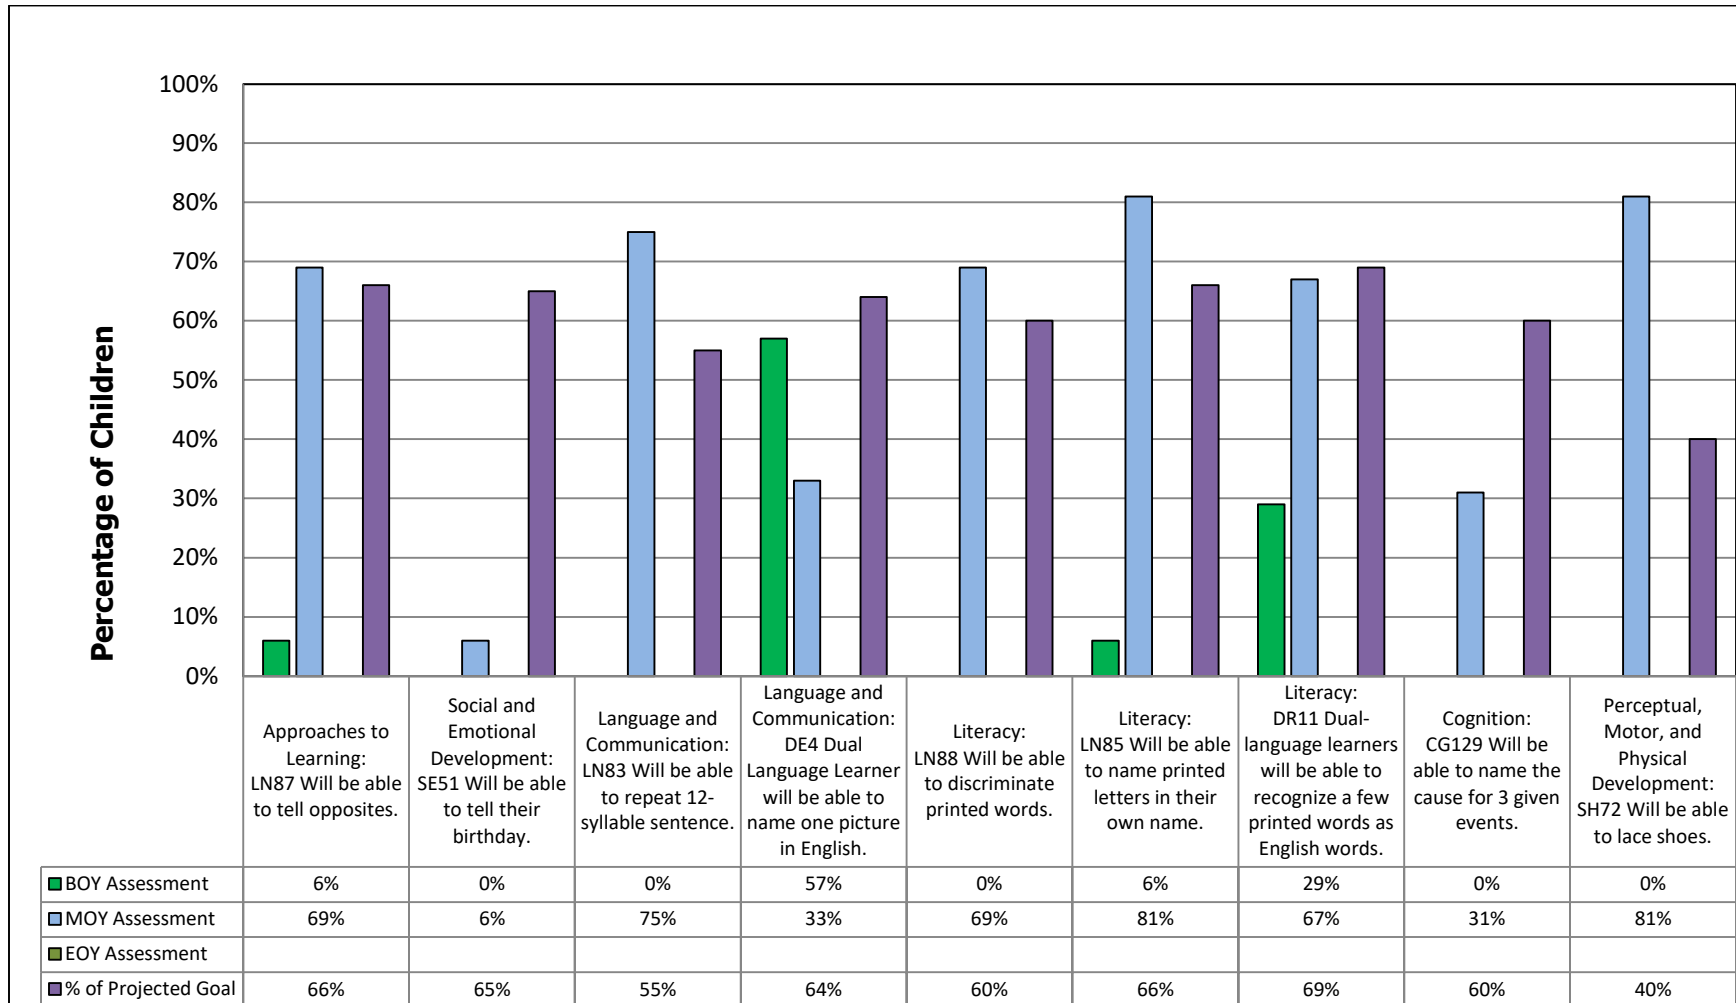

3 year olds - LAP BK - School Readiness Progress Report MOY Results 2019-2020

School Readiness Age Indicators
1425 Children Assessed 495 Dual Language Learners