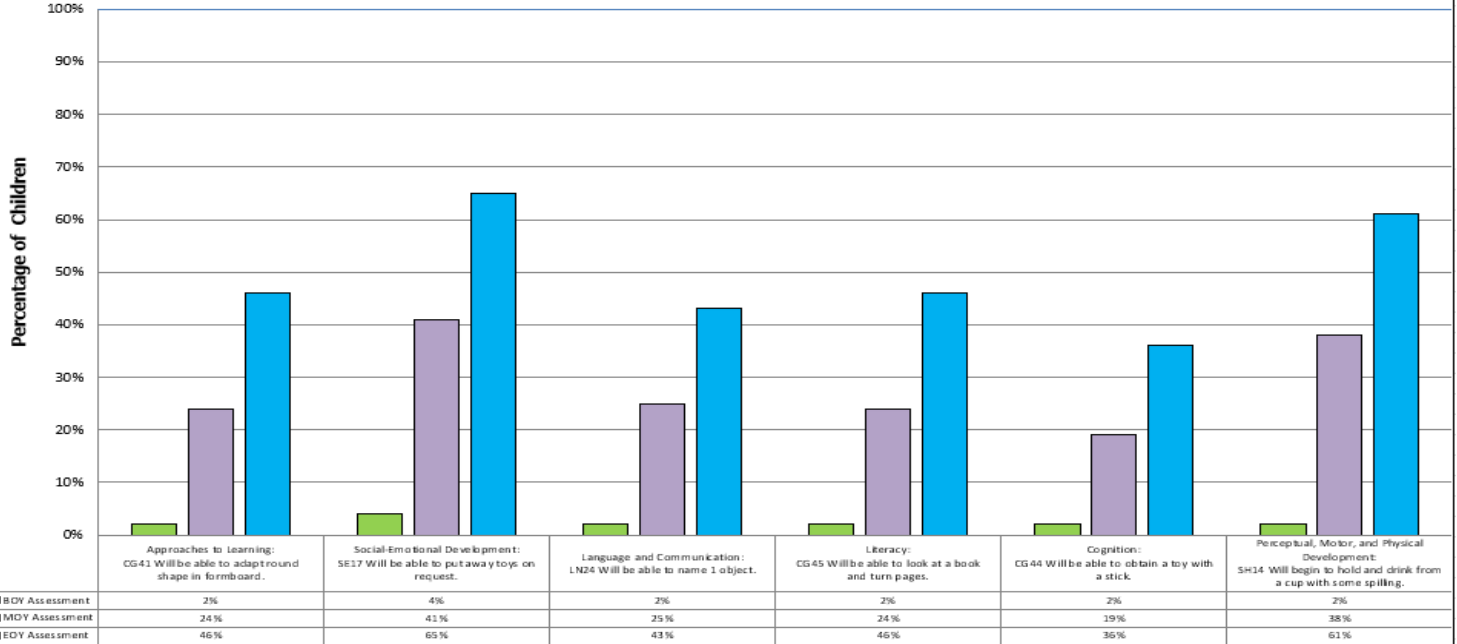

Children Outcomes

Infants 0-11 Months

Lap BK School Readiness Report

(EOY) End of the Year 2022-2023

School Readiness Age Indicators

Children Outcomes

Toddlers 12-23 Month Lap BK School Readiness Report

(EOY) End of the Year 2022-2023

School Readiness Age Indicators

Children Outcomes

Older Toddlers 24-35 Months

Lap BK School Readiness Report

(EOY) End of the Year 2022-2023

School Readiness Age Indicators

Children Outcomes

3 year olds