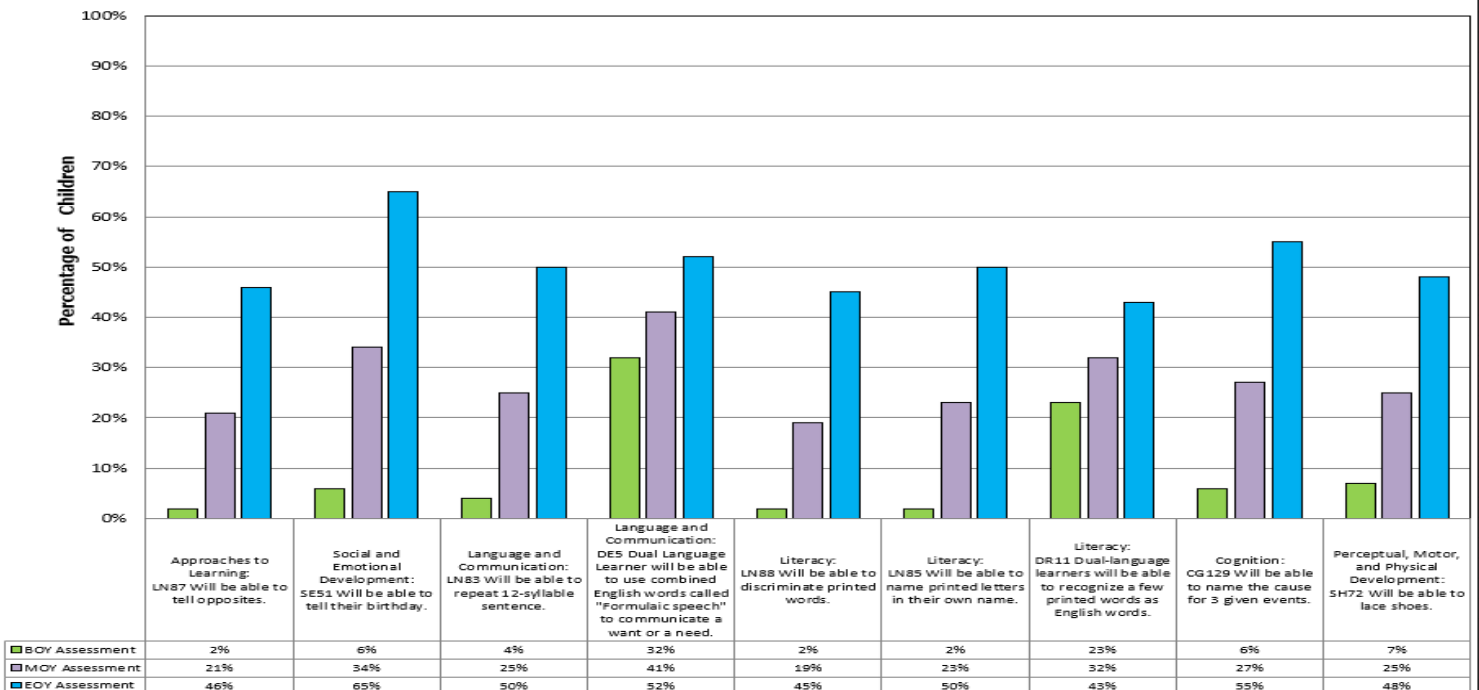

School Readiness Age Indicators

Children Outcomes

Older Toddlers 24-35 Months

Lap BK School Readiness Report

(EOY) End of the Year 2022-2023

School Readiness Age Indicators

Children Outcomes

3 year olds

Lap BK School Readiness Report

(EOY) End of the Year 2022-2023

School Readiness Age Indicators

Children Outcomes

4 year olds

Lap BK School Readiness Report

(EOY)End of the Year 2022-2023

School Readiness Age Indicators