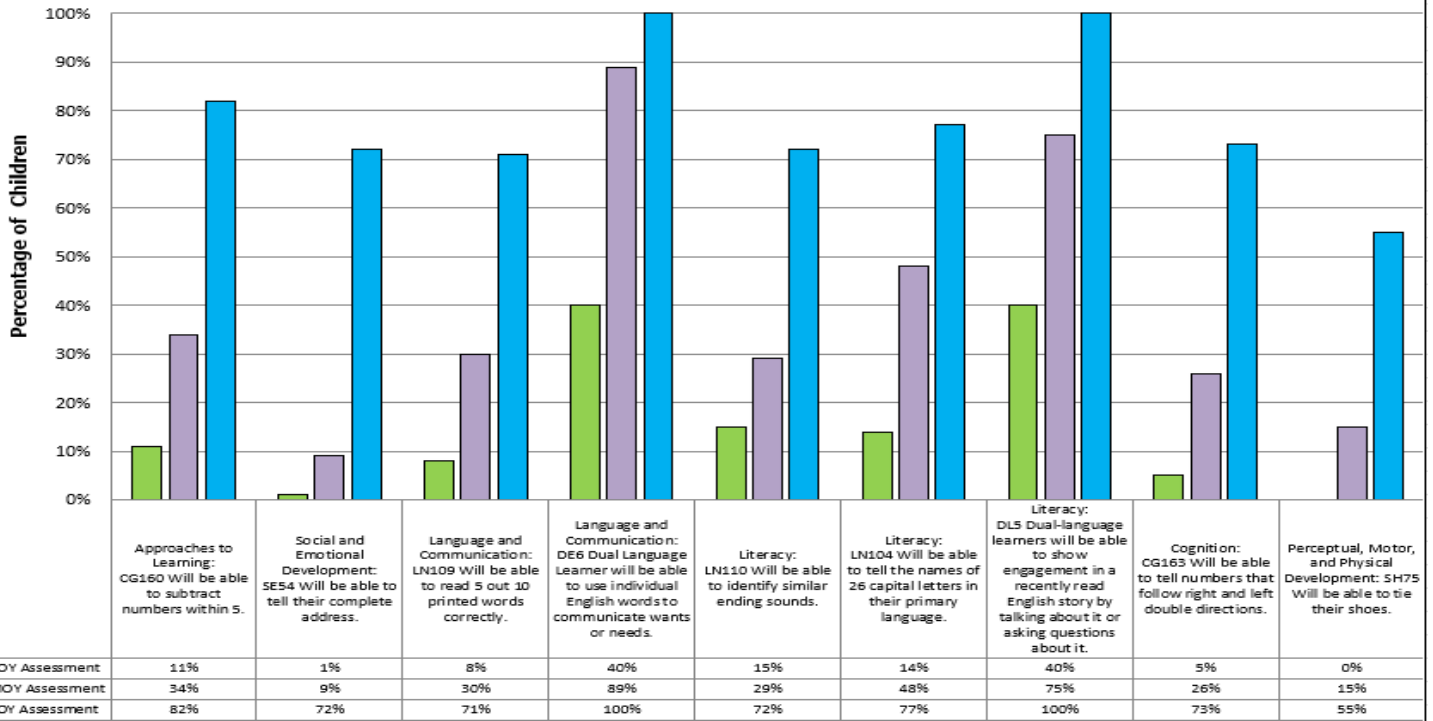

School Readiness Age Indicators

Children Outcomes

Older Toddlers 24-35 Months

Lap BK School Readiness Report

(EOY) End of the Year 2022-2023

School Readiness Age Indicators

Children Outcomes

3 year olds

Lap BK School Readiness Report

(EOY) End of the Year 2022-2023

School Readiness Age Indicators

Children Outcomes

4 year olds

Lap BK School Readiness Report

(EOY)End of the Year 2022-2023

School Readiness Age Indicators