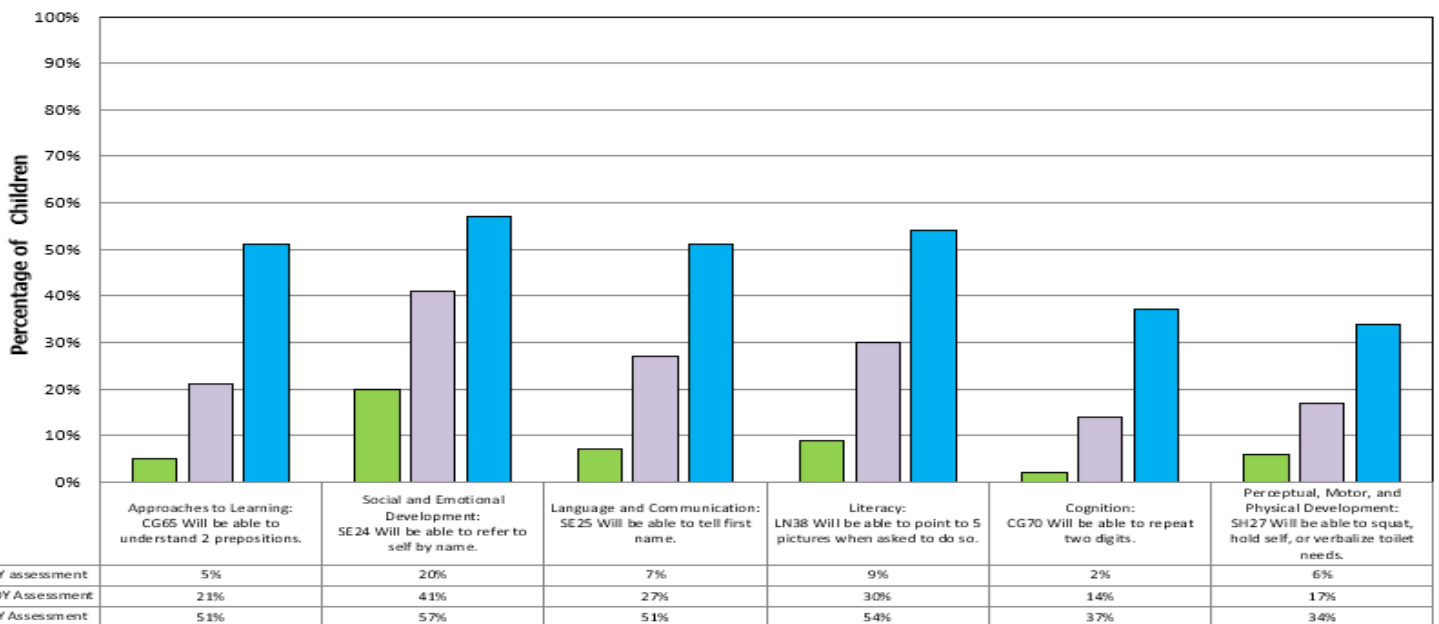

Children Outcomes

Infants 0-11 Months

Lap BK School Readiness Report

(EOY) End of the Year 2022-2023

School Readiness Age Indicators

Children Outcomes

Toddlers 12-23 Month Lap BK School Readiness Report

(EOY) End of the Year 2022-2023

School Readiness Age Indicators

Children Outcomes

Older Toddlers 24-35 Months

Lap BK School Readiness Report

(EOY) End of the Year 2022-2023

School Readiness Age Indicators

Children Outcomes

3 year olds

Lap BK School Readiness Report

(EOY) End of the Year 2022-2023

School Readiness Age Indicators

Children Outcomes

4 year olds

Lap BK School Readiness Report

(EOY)End of the Year 2022-2023

School Readiness Age Indicators