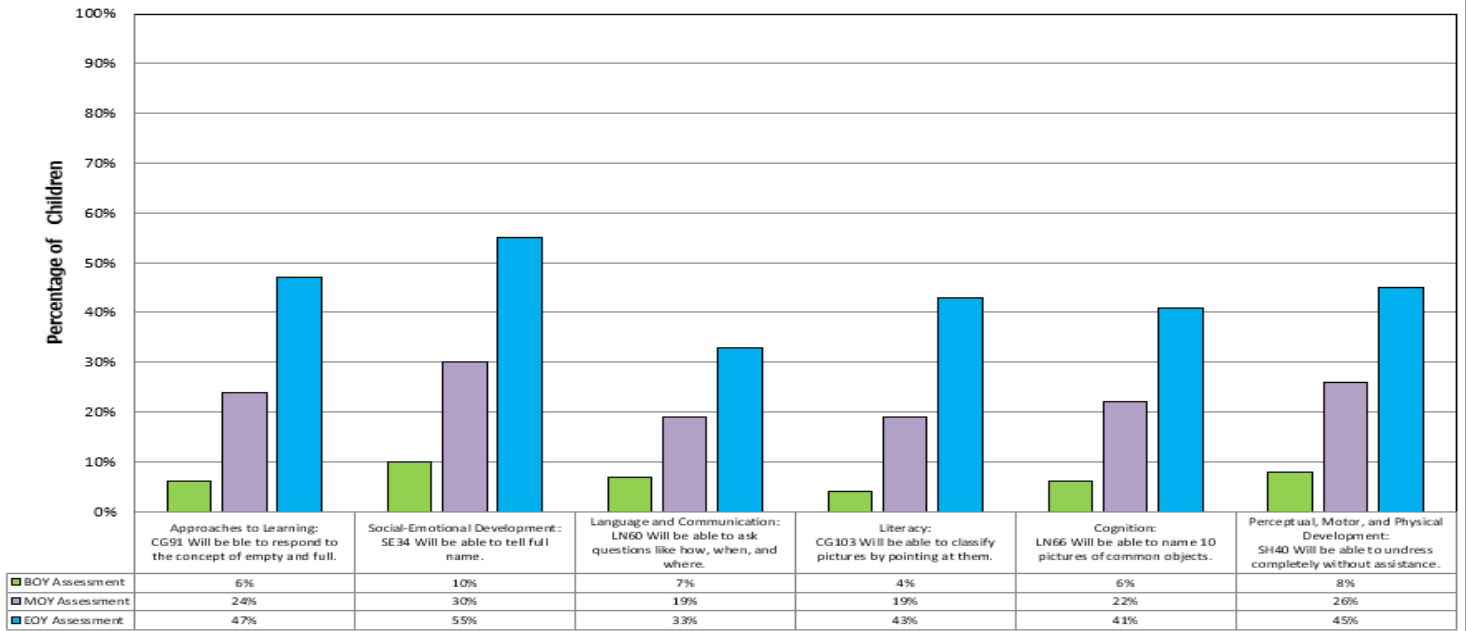

Children Outcomes

Infants 0-11 Months

Lap BK School Readiness Report

(EOY) End of the Year 2022-2023

School Readiness Age Indicators

Children Outcomes

Toddlers 12-23 Month Lap BK School Readiness Report

(EOY) End of the Year 2022-2023

School Readiness Age Indicators

Children Outcomes

Older Toddlers 24-35 Months

Lap BK School Readiness Report

(EOY) End of the Year 2022-2023

School Readiness Age Indicators

Children Outcomes

3 year olds