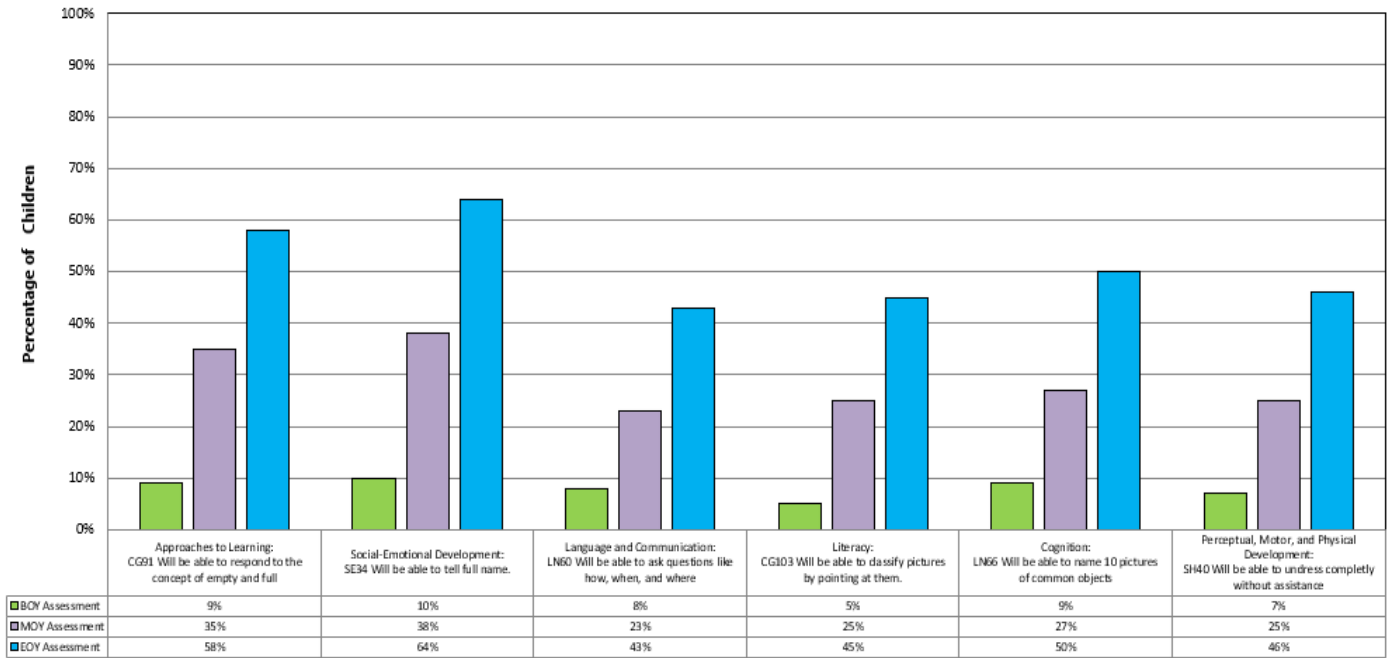

## Toddlers 12-23 Months Lap BK School Readiness Assessment Results (EOY) End of the Year 2023-2024

School Readiness Age Indicators

# Children Outcomes

Older Toddlers 24-35 Months

Lap BK School Readiness Assessment Results

(EOY) End of the Year 2023-2024

School Readiness Age Indicators