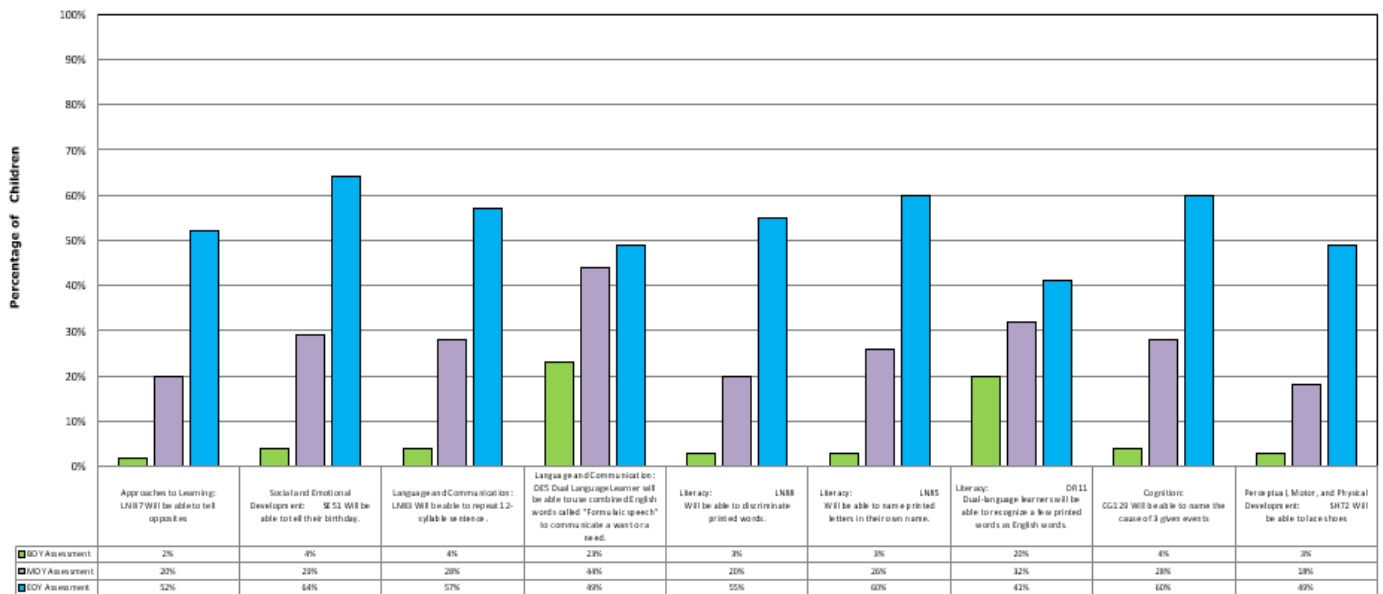

# Children Outcomes

Older Toddlers 24-35 Months

Lap BK School Readiness Assessment Results

(EOY) End of the Year 2023-2024

School Readiness Age Indicators

# Children Outcomes

3 year olds

Lap BK School Readiness Assessment Results

(EOY) End of the Year 2023-2024

School Readiness Age Indicators