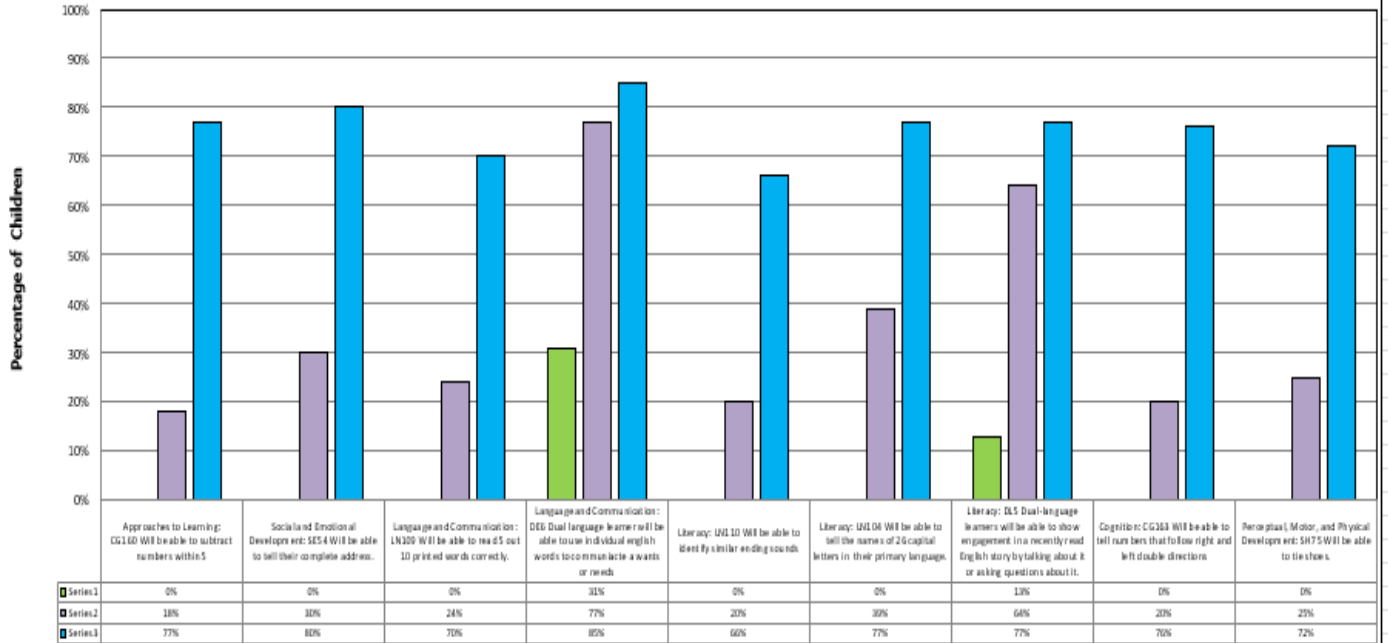

# Children Outcomes

3 year olds

Lap BK School Readiness Assessment Results

(EOY) End of the Year 2023-2024

School Readiness Age Indicators

# Children Outcomes

4 year olds

Lap BK School Readiness Assessment Results

(EOY) End of the Year 2023-2024

School Readiness Age Indicators