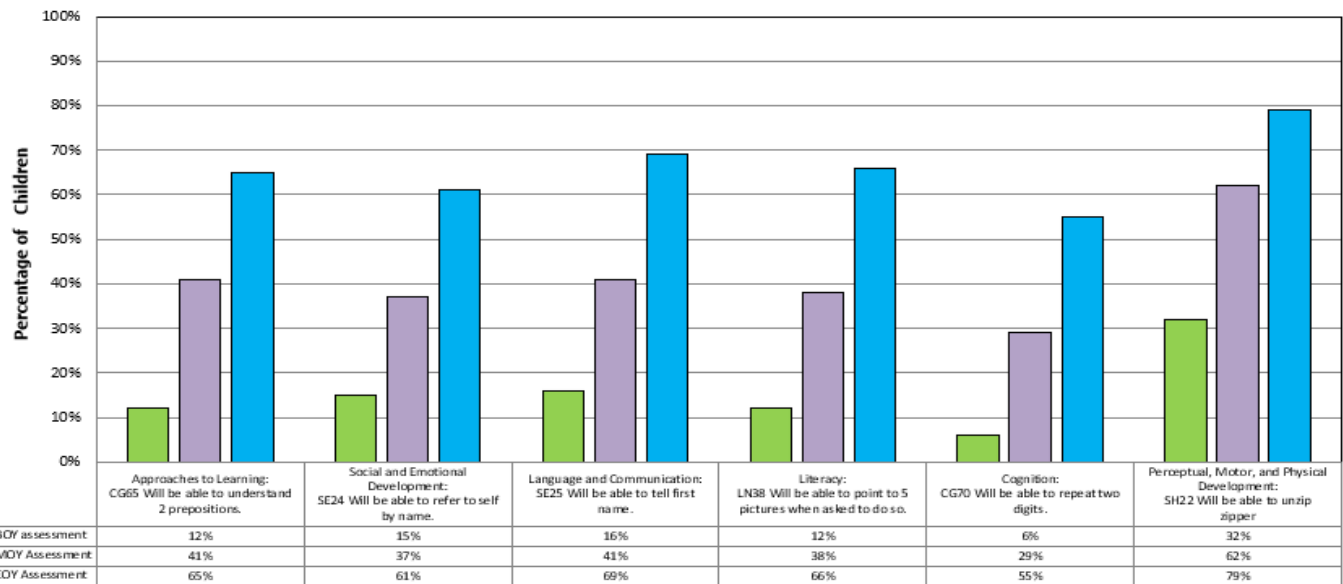

Children Outcomes

Infants 0-11 Months

Lap BK School Readiness Assessment Results (EOY) End of the Year 2024-2025

School Readiness Age Indicators

Children Outcomes

Toddlers 12-23 Months

Lap BK School Readiness Assessment Results (EOY) End of the Year 2024-2025

School Readiness Age Indicators

Children Outcomes

Older Toddlers 24-35 Months

Lap BK School Readiness Assessment Results

(EOY) End of the Year 2024-2025

School Readiness Age Indicators

Children Outcomes

3 year olds

Lap BK School Readiness Assessment Results

(EOY) End of the Year 2024-2025

School Readiness Age Indicators

Children Outcomes

4 year olds

Lap BK School Readiness Assessment Results

(EOY) End of the Year 2024-2025