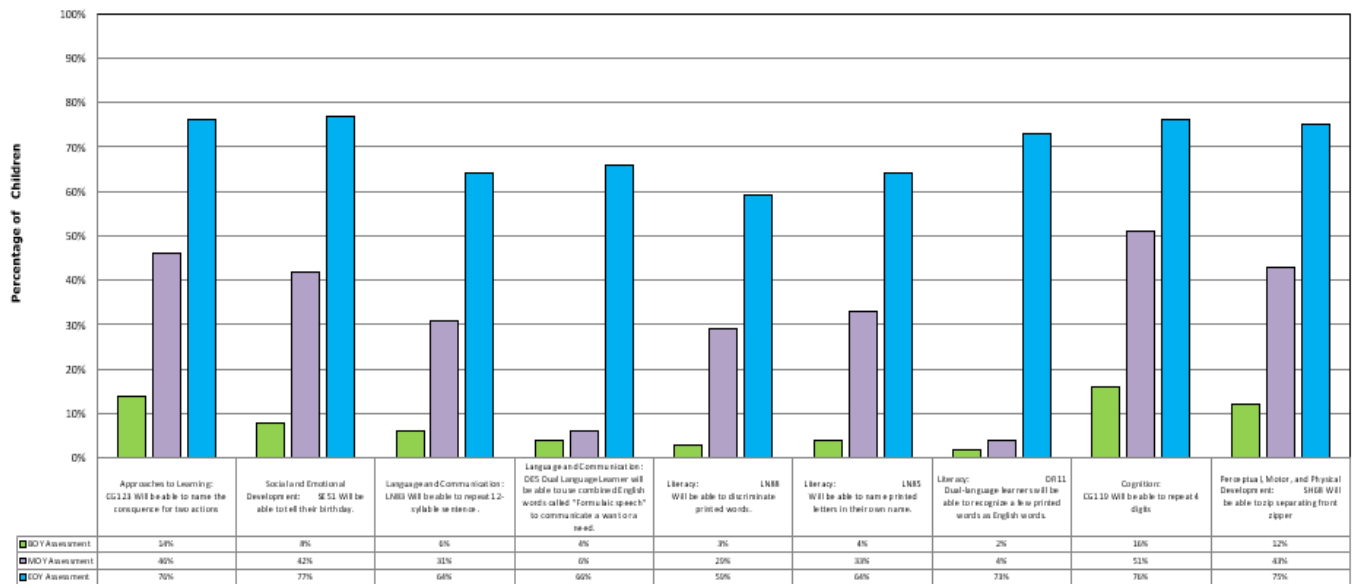

Children Outcomes

Infants 0-11 Months

Lap BK School Readiness Assessment Results (EOY) End of the Year 2024-2025

School Readiness Age Indicators

Children Outcomes

Toddlers 12-23 Months

Lap BK School Readiness Assessment Results (EOY) End of the Year 2024-2025

School Readiness Age Indicators

Children Outcomes

Older Toddlers 24-35 Months

Lap BK School Readiness Assessment Results

(EOY) End of the Year 2024-2025

School Readiness Age Indicators

Children Outcomes

3 year olds

Lap BK School Readiness Assessment Results

(EOY) End of the Year 2024-2025

School Readiness Age Indicators

Children Outcomes

4 year olds

Lap BK School Readiness Assessment Results

(EOY) End of the Year 2024-2025