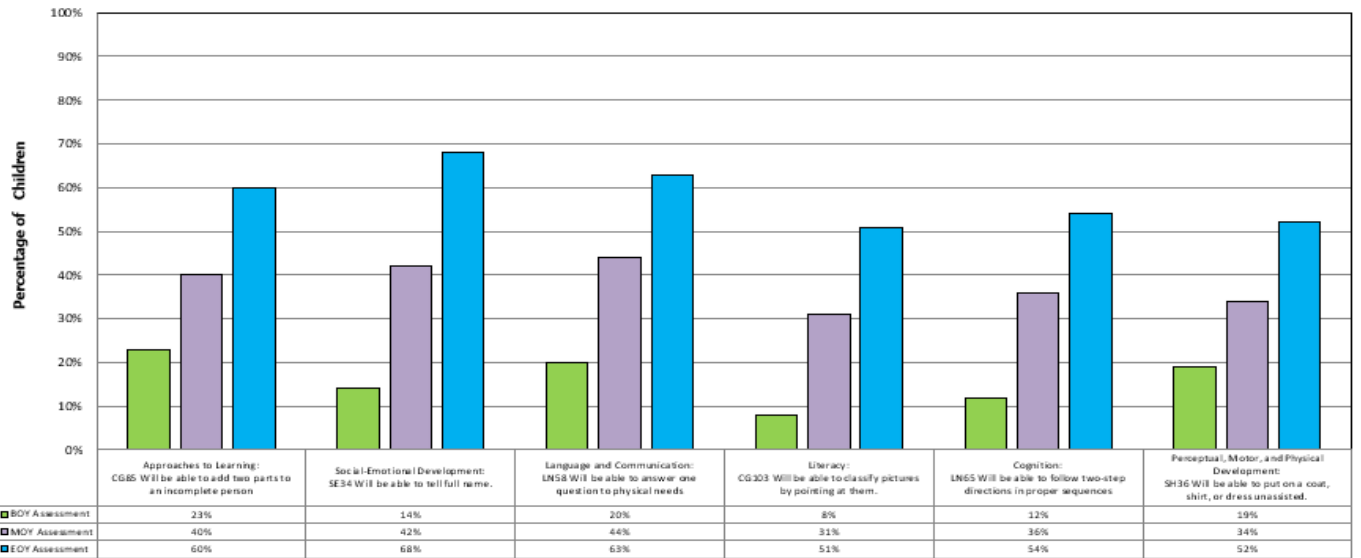

Children Outcomes

Infants 0-11 Months

Lap BK School Readiness Assessment Results (EOY) End of the Year 2024-2025

School Readiness Age Indicators

Children Outcomes

Toddlers 12-23 Months

Lap BK School Readiness Assessment Results (EOY) End of the Year 2024-2025

School Readiness Age Indicators

Children Outcomes

Older Toddlers 24-35 Months

Lap BK School Readiness Assessment Results

(EOY) End of the Year 2024-2025

School Readiness Age Indicators

Children Outcomes

3 year olds