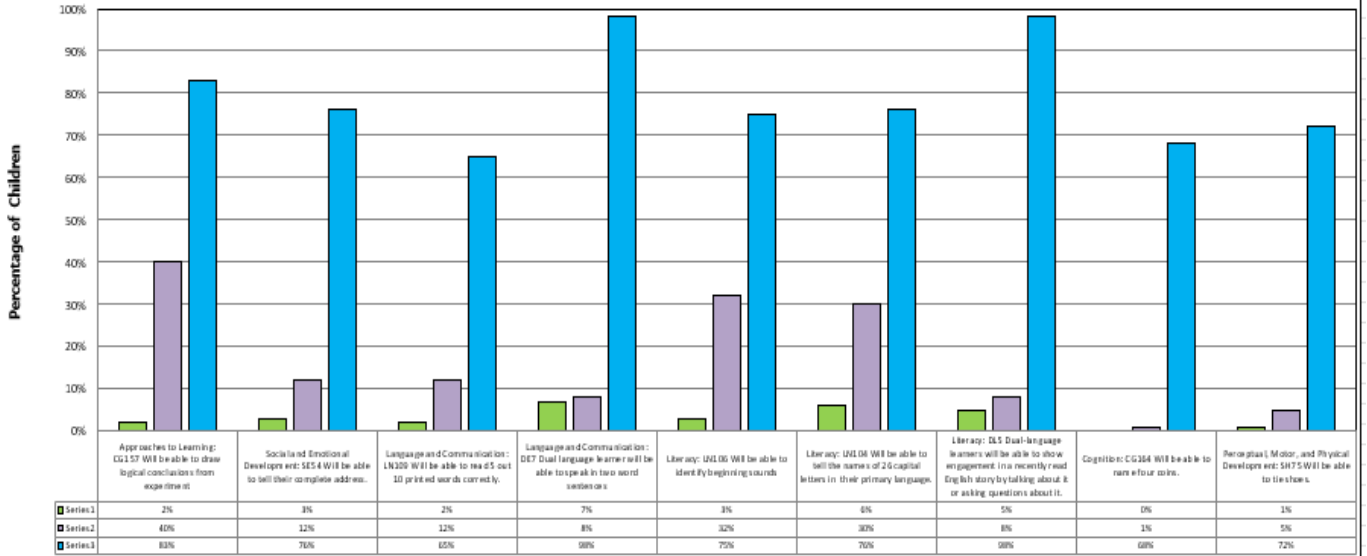

School Readiness Age Indicators

Children Outcomes

Older Toddlers 24-35 Months

Lap BK School Readiness Assessment Results

(EOY) End of the Year 2024-2025

School Readiness Age Indicators

Children Outcomes

3 year olds

Lap BK School Readiness Assessment Results

(EOY) End of the Year 2024-2025

School Readiness Age Indicators

Children Outcomes

4 year olds

Lap BK School Readiness Assessment Results

(EOY) End of the Year 2024-2025

School Readiness Age Indicators