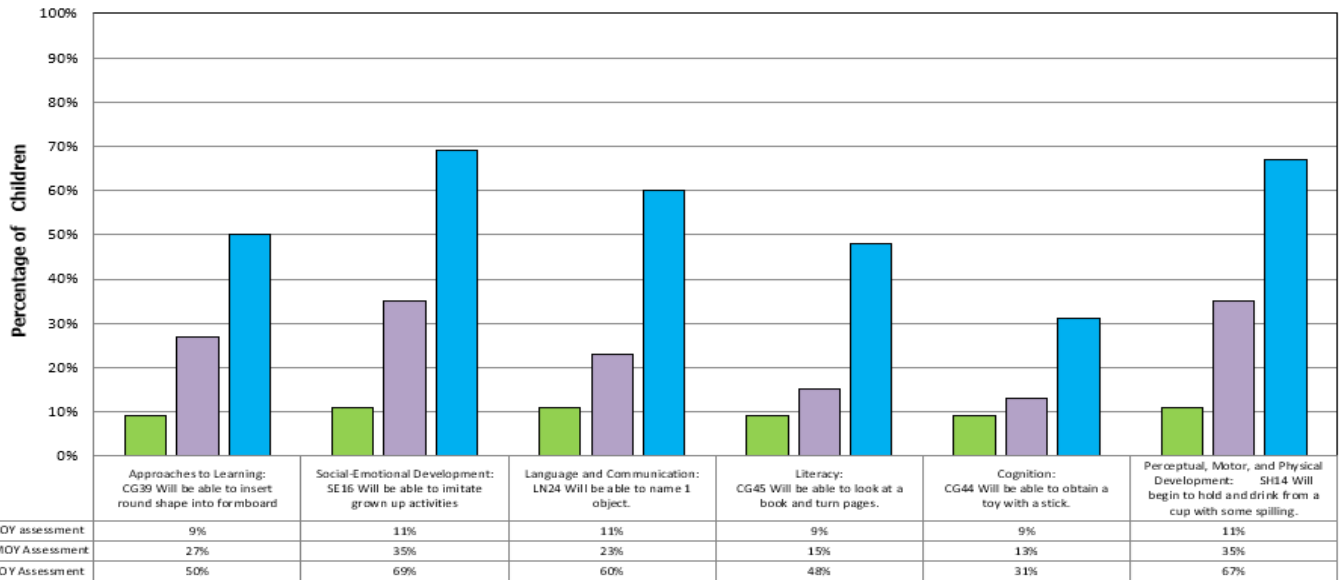

Children Outcomes

Infants 0-11 Months

Lap BK School Readiness Assessment Results (EOY) End of the Year 2024-2025

School Readiness Age Indicators

Children Outcomes

Toddlers 12-23 Months

Lap BK School Readiness Assessment Results (EOY) End of the Year 2024-2025

School Readiness Age Indicators

Children Outcomes

Older Toddlers 24-35 Months

Lap BK School Readiness Assessment Results

(EOY) End of the Year 2024-2025

School Readiness Age Indicators

Children Outcomes

3 year olds

Lap BK School Readiness Assessment Results

(EOY) End of the Year 2024-2025

School Readiness Age Indicators

Children Outcomes

4 year olds

Lap BK School Readiness Assessment Results

(EOY) End of the Year 2024-2025